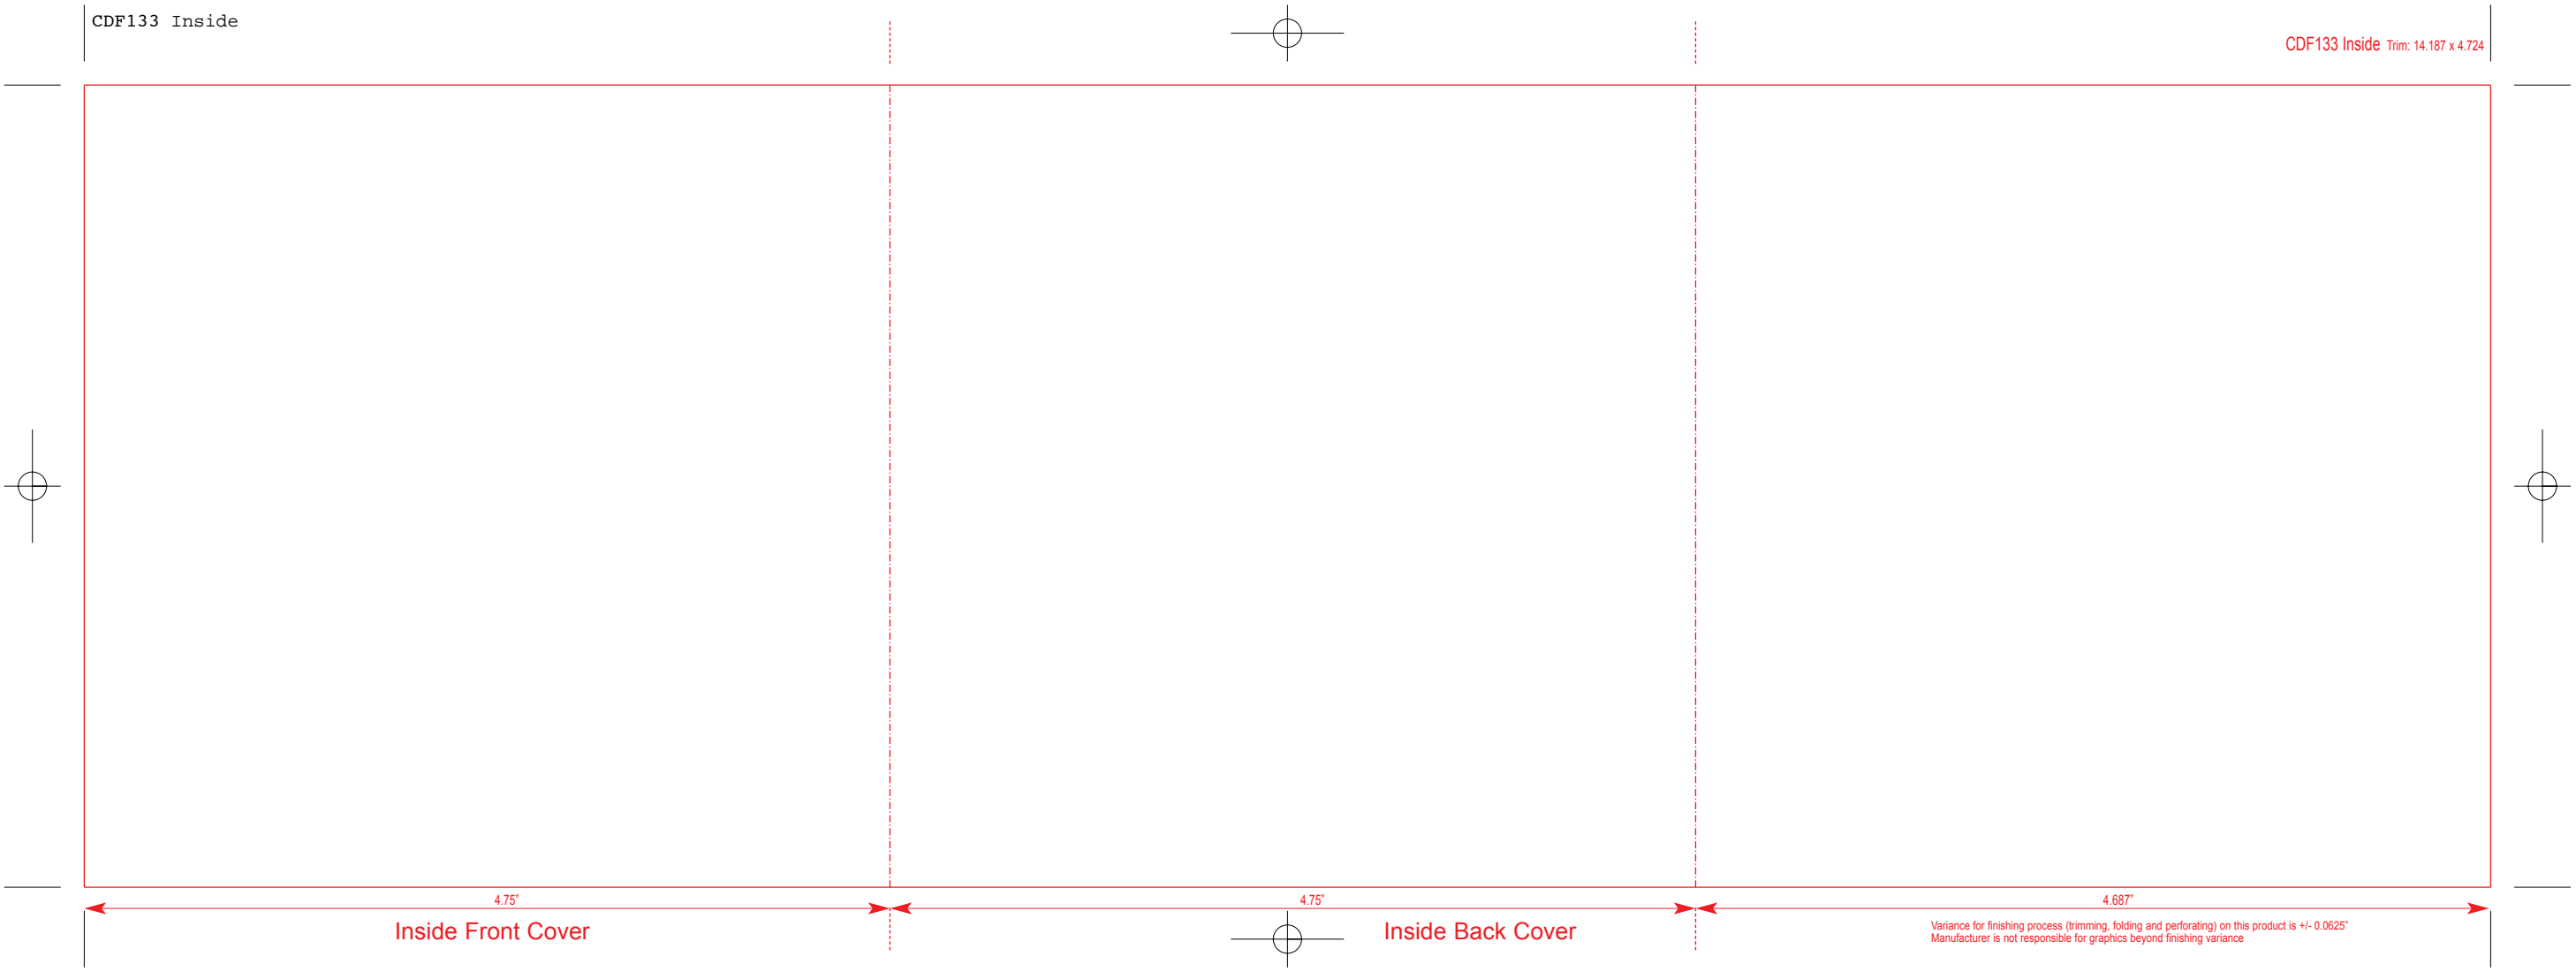

4.75"

Inside Front Cover

4.75"

Inside Back Cover

4.687"